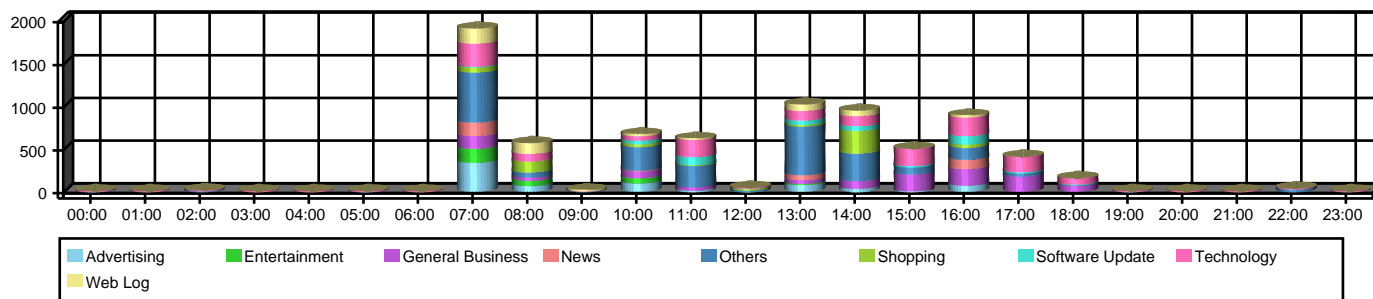

Top 100 Protocols by Accesses

From 08/21/2012 To 08/21/2012

Protocol: http

Unique Users	Unique Sites	Accesses	Percent Blocked
2	706	7831	0.0%

Category Activity for http

Top 10 Categories for http

#	Category	Unique Sites	Percent of Accesses	Accesses	Percent Blocked
1	Technology	108	20.5%	1604	0.0%
2	General Business	65	13.8%	1083	0.0%
3	Advertising	110	9.1%	716	0.0%
4	Shopping	33	7.1%	556	0.0%
5	Web Log	45	5.8%	454	0.0%
6	Software Update	5	4.6%	357	0.0%
7	News	15	4.1%	322	0.0%
8	Entertainment	21	3.8%	299	0.0%
9	Hosting Site	13	3.4%	269	0.0%
10	Internet Tools	14	3.2%	247	0.0%