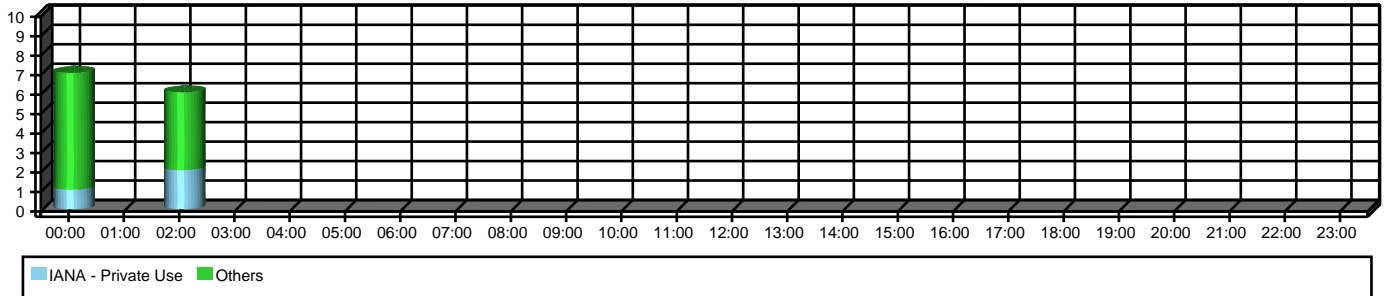

Top 10 Sites for jabber

#	Site	Category	Percent of Accesses	Accesses	Percent Blocked
1	192.168.5.145	Chat	47.5%	19	0.0%
2	74.125.139.125	Chat	40.0%	16	0.0%
3	74.125.137.125	Chat	7.5%	3	0.0%
4	192.168.5.72	Chat	2.5%	1	0.0%
5	74.125.131.125	Chat	2.5%	1	0.0%

Top 100 Protocols by Accesses

From 08/21/2012 To 08/21/2012

Protocol: ftp

Unique Users	Unique Sites	Accesses	Percent Blocked
1	2	13	0.0%

Category Activity for ftp

Top 10 Categories for ftp

#	Category	Unique Sites	Percent of Accesses	Accesses	Percent Blocked
1	IANA - Private Use	1	23.1%	3	0.0%