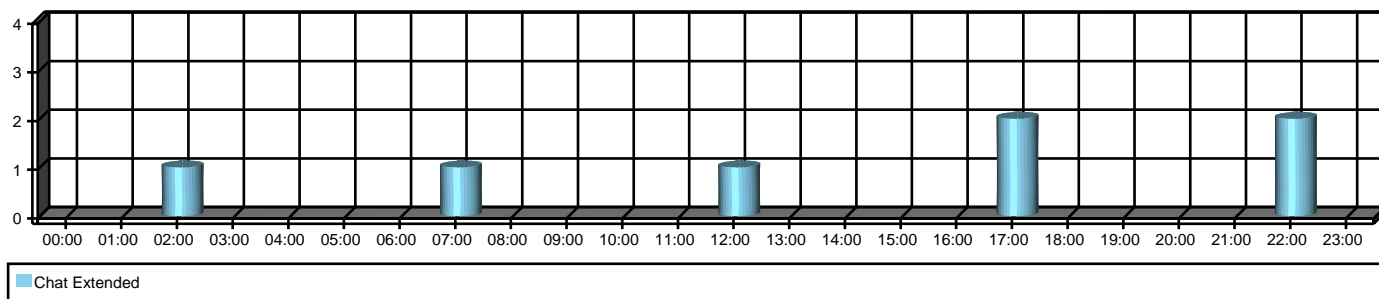

Top 100 Protocols by Accesses

From 08/21/2012 To 08/21/2012

Protocol: chatex

Unique Users	Unique Sites	Accesses	Percent Blocked
1	4	7	0.0%

Category Activity for chatex

Top 10 Categories for chatex

#	Category	Unique Sites	Percent of Accesses	Accesses	Percent Blocked
1	Chat Extended	4	100.0%	7	0.0%

Top 10 Users for chatex

#	User	User Group	Unique Sites	Percent of Accesses	Accesses	Percent Blocked
1	TELEMATE\eric.turner	Development	4	100.0%	7	0.0%

Top 10 Sites for chatex

#	Site	Category	Percent of Accesses	Accesses	Percent Blocked
1	74.125.137.138	Chat Extended	42.9%	3	0.0%
2	74.125.137.101	Chat Extended	28.6%	2	0.0%
3	74.125.137.100	Chat Extended	14.3%	1	0.0%
4	74.125.137.113	Chat Extended	14.3%	1	0.0%