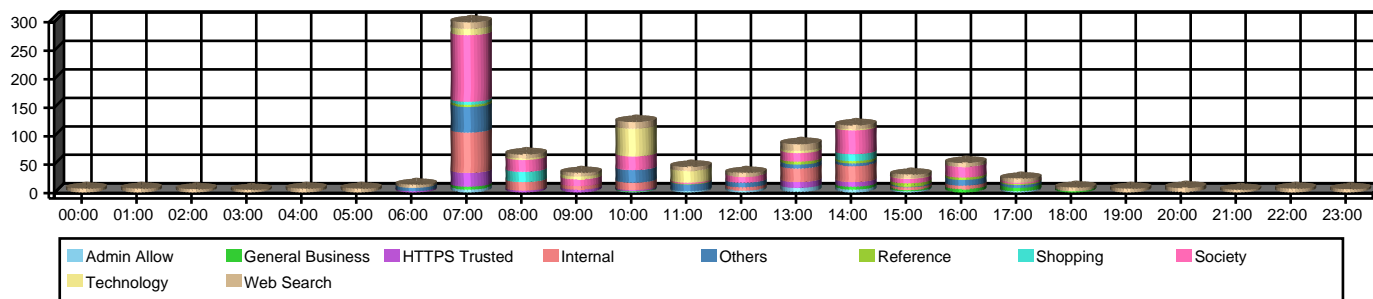

Protocol: https

Unique Users	Unique Sites	Accesses	Percent Blocked
2	98	948	0.0%

Category Activity for https

Top 10 Categories for https

#	Category	Unique Sites	Percent of Accesses	Accesses	Percent Blocked
1	Society	7	29.1%	276	0.0%
2	Internal	9	18.4%	174	0.0%
3	Web Search	9	12.9%	122	0.0%
4	Technology	12	9.9%	94	0.0%
5	HTTPS Trusted	7	5.3%	50	0.0%
6	Shopping	4	3.6%	34	0.0%
7	Admin Allow	5	2.6%	25	0.0%
8	General Business	4	2.6%	25	0.0%
9	Reference	4	2.3%	22	0.0%
10	Advertising	4	2.2%	21	0.0%

Top 10 Users for https

#	User	User Group	Unique Sites	Percent of Accesses	Accesses	Percent Blocked
1	TELEMATE\eric.turner	Development	73	76.6%	726	0.0%
2	TELEMATE\rene.campbell	Development	39	23.4%	222	0.0%

Top 10 Sites for https

#	Site	Category	Percent of Accesses	Accesses	Percent Blocked
1	s-static.ak.fbcdn.net	Society	11.1%	105	0.0%
2	www.facebook.com	Internal	10.5%	100	0.0%
3	fbcdn-profile-a.akamaihd.net	Society	7.9%	75	0.0%
4	safebrowsing.google.com	Web Search	4.9%	46	0.0%
5	www.centos.org	Technology	4.7%	45	0.0%
6	s-static.ak.facebook.com	Internal	4.2%	40	0.0%
7	safebrowsing-cache.google.com	Web Search	4.1%	39	0.0%
8	sphotos-a.xx.fbcdn.net	Society	3.1%	29	0.0%
9	fbexternal-a.akamaihd.net	HTTPS Trusted	2.8%	27	0.0%
10	sphotos-b.xx.fbcdn.net	Society	2.7%	26	0.0%