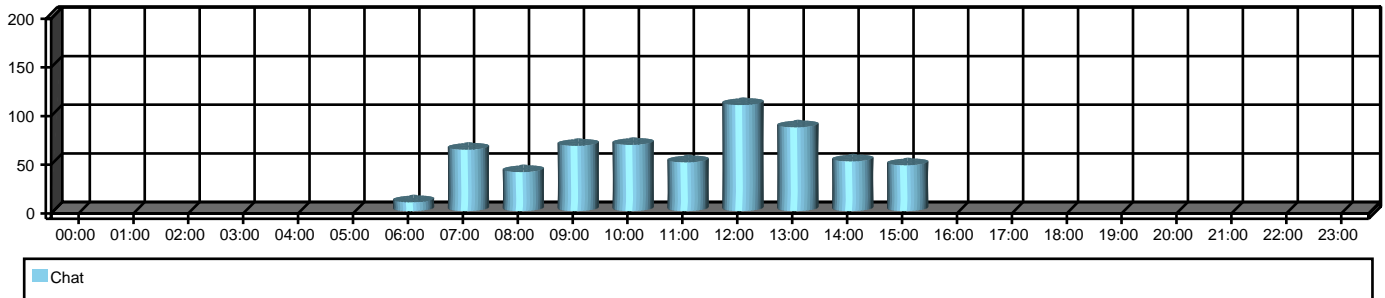

Top 100 Protocols by Accesses

From 08/21/2012 To 08/21/2012

Protocol: aim

Unique Users	Unique Sites	Accesses	Percent Blocked
1	2	590	0.0%

Category Activity for aim

Top 10 Categories for aim

#	Category	Unique Sites	Percent of Accesses	Accesses	Percent Blocked
1	Chat	2	100.0%	590	0.0%

Top 10 Users for aim

#	User	User Group	Unique Sites	Percent of Accesses	Accesses	Percent Blocked
1	TELEMATE\eric.turner	Development	2	100.0%	590	0.0%

Top 10 Sites for aim

#	Site	Category	Percent of Accesses	Accesses	Percent Blocked
1	205.188.13.73	Chat	87.3%	515	0.0%
2	192.168.5.72	Chat	12.7%	75	0.0%