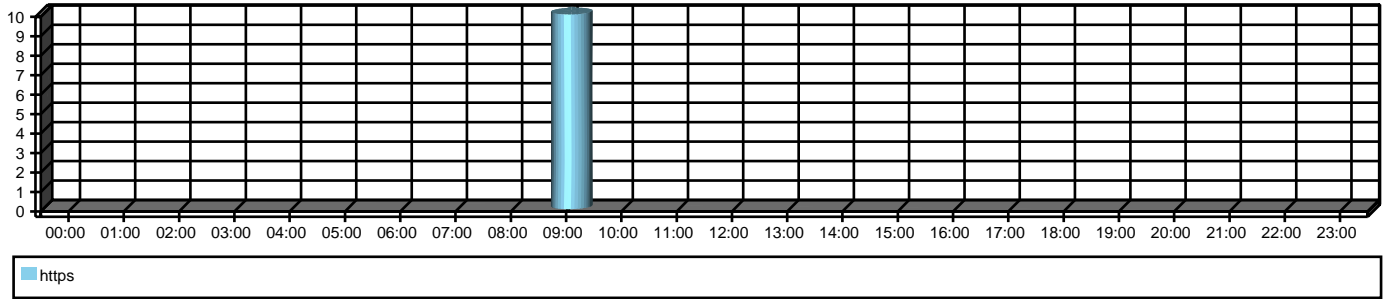

Top 100 Sites by Accesses

Top Websites for Sales

From 08/22/2012 To 08/22/2012

Site: 192.168.5.152

Unique Users	Accesses	Percent Blocked
1	10	0.0%

Protocol Activity for 192.168.5.152

Top 10 Protocols for 192.168.5.152

#	Protocol	Unique Users	Percent of Accesses	Accesses	Percent Blocked
1	https	1	100.0%	10	0.0%

Top 10 Users for 192.168.5.152

#	User	User Group	Percent of Accesses	Accesses	Percent Blocked
1	TELEMATE\jeff.workman	Sales	100.0%	10	0.0%

Top 10 Categories for 192.168.5.152

#	Category	Unique Users	Percent of Accesses	Accesses	Percent Blocked
1	Admin Allow	1	100.0%	10	0.0%