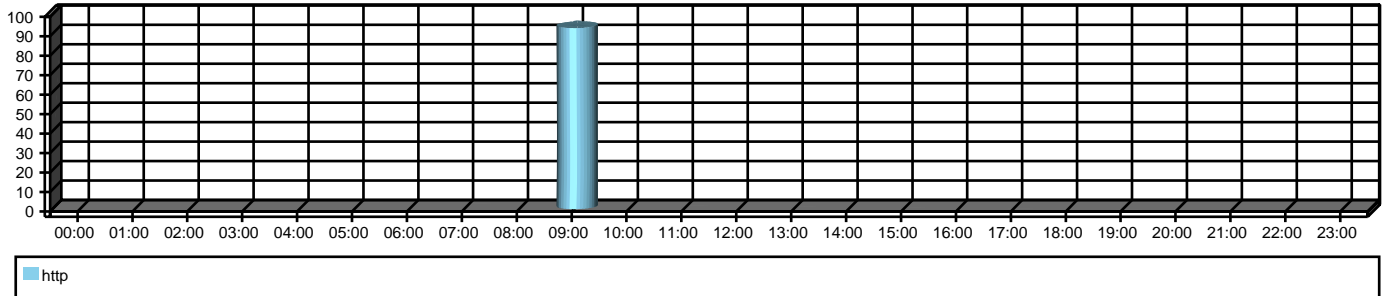

Top 100 Sites by Accesses

Top Websites for Sales

From 08/22/2012 To 08/22/2012

Site: us.mg5.mail.yahoo.com

Unique Users	Accesses	Percent Blocked
1	93	0.0%

Protocol Activity for us.mg5.mail.yahoo.com

Top 10 Protocols for us.mg5.mail.yahoo.com

#	Protocol	Unique Users	Percent of Accesses	Accesses	Percent Blocked
1	http	1	100.0%	93	0.0%

Top 10 Users for us.mg5.mail.yahoo.com

#	User	User Group	Percent of Accesses	Accesses	Percent Blocked
1	TELEMATE\james.wooden	Sales	100.0%	93	0.0%

Top 10 Categories for us.mg5.mail.yahoo.com

#	Category	Unique Users	Percent of Accesses	Accesses	Percent Blocked
1	Web E-Mail	1	100.0%	93	0.0%