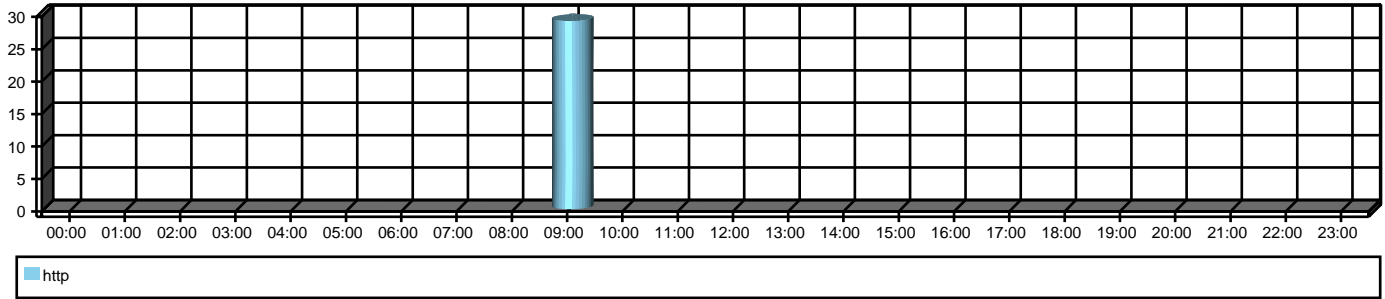

Top 100 Sites by Accesses

Top Websites for Sales

From 08/22/2012 To 08/22/2012

Site: cdn-2.nflximg.com

Unique Users	Accesses	Percent Blocked
1	29	0.0%

Protocol Activity for cdn-2.nflximg.com

Top 10 Protocols for cdn-2.nflximg.com

#	Protocol	Unique Users	Percent of Accesses	Accesses	Percent Blocked
1	http	1	100.0%	29	0.0%

Top 10 Users for cdn-2.nflximg.com

#	User	User Group	Percent of Accesses	Accesses	Percent Blocked
1	TELEMATE\james.wooden	Sales	100.0%	29	0.0%

Top 10 Categories for cdn-2.nflximg.com

#	Category	Unique Users	Percent of Accesses	Accesses	Percent Blocked
1	Streaming Media	1	100.0%	29	0.0%