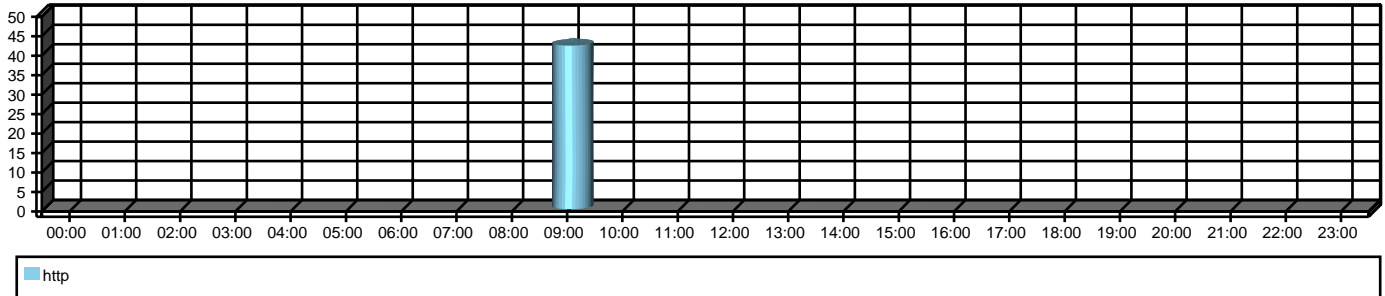

Top 100 Sites by Accesses

Top Websites for Sales

From 08/22/2012 To 08/22/2012

Site: www.google-analytics.com

Unique Users	Accesses	Percent Blocked
3	42	0.0%

Protocol Activity for www.google-analytics.com

Top 10 Protocols for www.google-analytics.com

#	Protocol	Unique Users	Percent of Accesses	Accesses	Percent Blocked
1	http	3	100.0%	42	0.0%

Top 10 Users for www.google-analytics.com

#	User	User Group	Percent of Accesses	Accesses	Percent Blocked
1	TELEMATE\james.wooden	Sales	92.9%	39	0.0%
2	TELEMATE\jeff.workman	Sales	4.8%	2	0.0%
3	TELEMATE\william.babij	Sales	2.4%	1	0.0%

Top 10 Categories for www.google-analytics.com

#	Category	Unique Users	Percent of Accesses	Accesses	Percent Blocked
1	Internet Tools	3	100.0%	42	0.0%