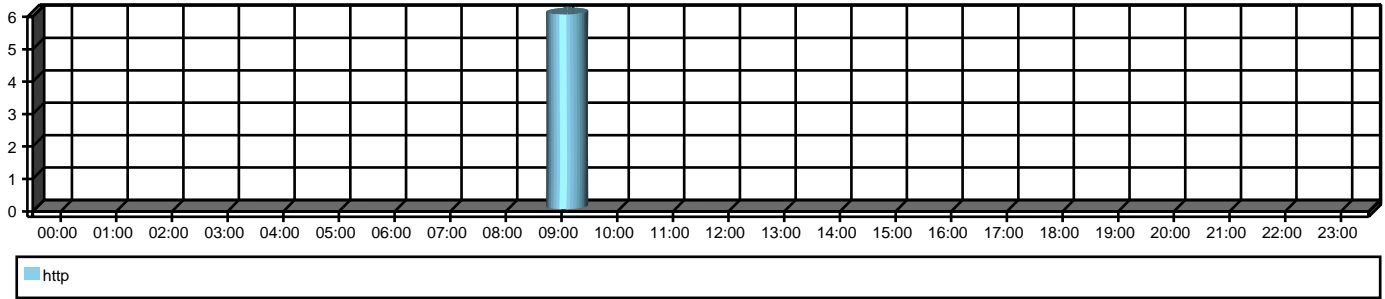

Top 100 Sites by Accesses

Top Websites for Sales

From 08/22/2012 To 08/22/2012

Site: ads.yldmgrimg.net

Unique Users	Accesses	Percent Blocked
1	6	0.0%

Protocol Activity for ads.yldmgrimg.net

Top 10 Protocols for ads.yldmgrimg.net

#	Protocol	Unique Users	Percent of Accesses	Accesses	Percent Blocked
1	http	1	100.0%	6	0.0%

Top 10 Users for ads.yldmgrimg.net

#	User	User Group	Percent of Accesses	Accesses	Percent Blocked
1	TELEMATE\james.wooden	Sales	100.0%	6	0.0%

No categories found for ads.yldmgrimg.net