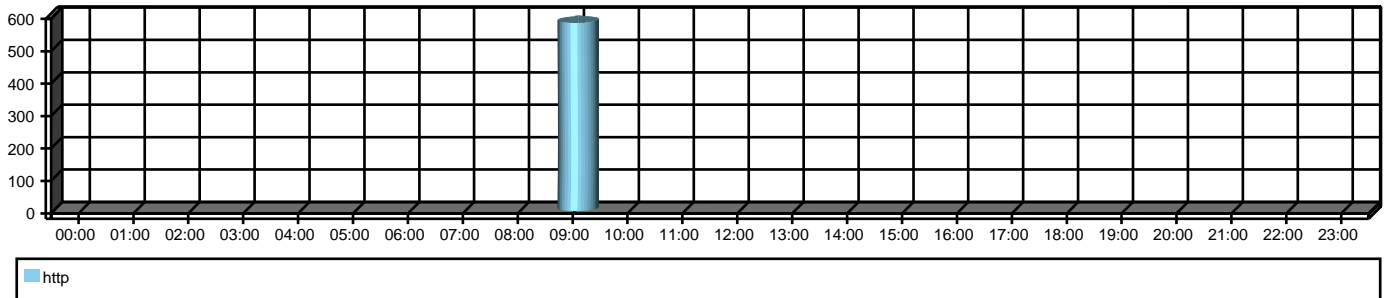

Top 100 Sites by Accesses

Top Websites for Sales

From 08/22/2012 To 08/22/2012

Site: profile.ak.fbcdn.net

Unique Users	Accesses	Percent Blocked
2	580	0.0%

Protocol Activity for profile.ak.fbcdn.net

Top 10 Protocols for profile.ak.fbcdn.net

#	Protocol	Unique Users	Percent of Accesses	Accesses	Percent Blocked
1	http	2	100.0%	580	0.0%

Top 10 Users for profile.ak.fbcdn.net

#	User	User Group	Percent of Accesses	Accesses	Percent Blocked
1	TELEMATE\miles.ethridge	Sales	56.6%	328	0.0%
2	TELEMATE\james.wooden	Sales	43.4%	252	0.0%

Top 10 Categories for profile.ak.fbcdn.net

#	Category	Unique Users	Percent of Accesses	Accesses	Percent Blocked
1	Society Plugin	2	100.0%	580	0.0%