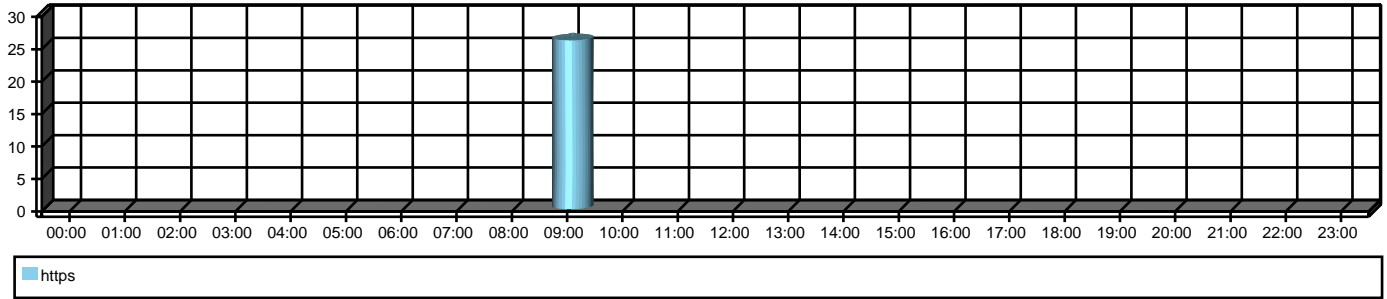

Top 100 Sites by Accesses

Top Websites for Sales

From 08/22/2012 To 08/22/2012

Site: twitter.com

Unique Users	Accesses	Percent Blocked
1	26	0.0%

Protocol Activity for twitter.com

Top 10 Protocols for twitter.com

#	Protocol	Unique Users	Percent of Accesses	Accesses	Percent Blocked
1	https	1	100.0%	26	0.0%

Top 10 Users for twitter.com

#	User	User Group	Percent of Accesses	Accesses	Percent Blocked
1	TELEMATE\james.wooden	Sales	100.0%	26	0.0%

Top 10 Categories for twitter.com

#	Category	Unique Users	Percent of Accesses	Accesses	Percent Blocked
1	Society	1	100.0%	26	0.0%