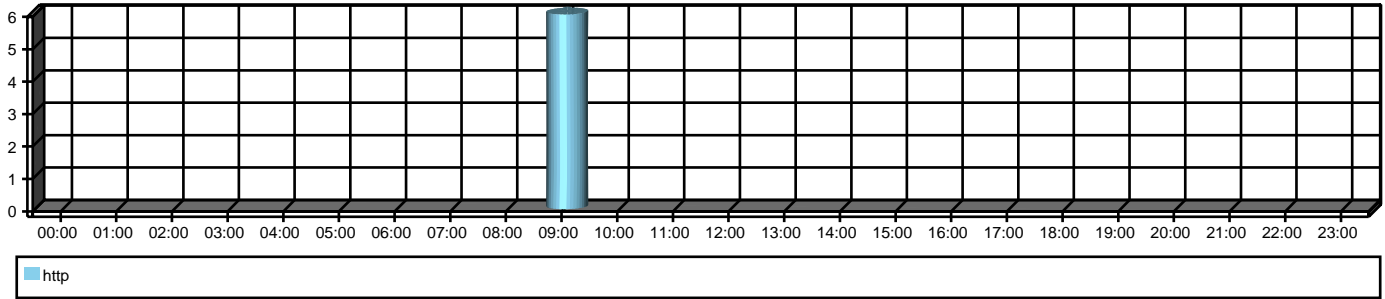

Top 100 Sites by Accesses

Top Websites for Sales

From 08/22/2012 To 08/22/2012

Site: media03.linkedin.com

Unique Users	Accesses	Percent Blocked
2	6	0.0%

Protocol Activity for media03.linkedin.com

Top 10 Protocols for media03.linkedin.com

#	Protocol	Unique Users	Percent of Accesses	Accesses	Percent Blocked
1	http	2	100.0%	6	0.0%

Top 10 Users for media03.linkedin.com

#	User	User Group	Percent of Accesses	Accesses	Percent Blocked
1	TELEMATE\james.wooden	Sales	66.7%	4	0.0%
2	TELEMATE\miles.ethridge	Sales	33.3%	2	0.0%

Top 10 Categories for media03.linkedin.com

#	Category	Unique Users	Percent of Accesses	Accesses	Percent Blocked
1	General Business	2	100.0%	6	0.0%