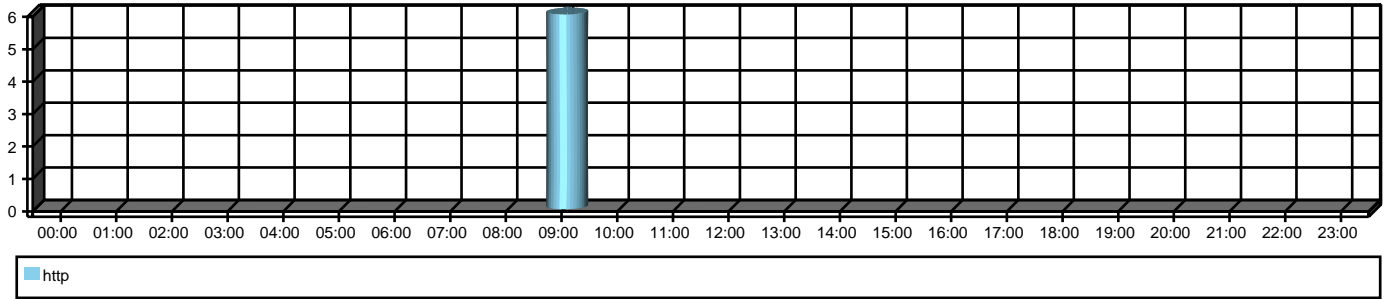

Top 100 Sites by Accesses

Top Websites for Sales

From 08/22/2012 To 08/22/2012

Site: I1.yimg.com

Unique Users	Accesses	Percent Blocked
1	6	0.0%

Protocol Activity for I1.yimg.com

Top 10 Protocols for I1.yimg.com

#	Protocol	Unique Users	Percent of Accesses	Accesses	Percent Blocked
1	http	1	100.0%	6	0.0%

Top 10 Users for I1.yimg.com

#	User	User Group	Percent of Accesses	Accesses	Percent Blocked
1	TELEMATE\james.wooden	Sales	100.0%	6	0.0%

No categories found for I1.yimg.com