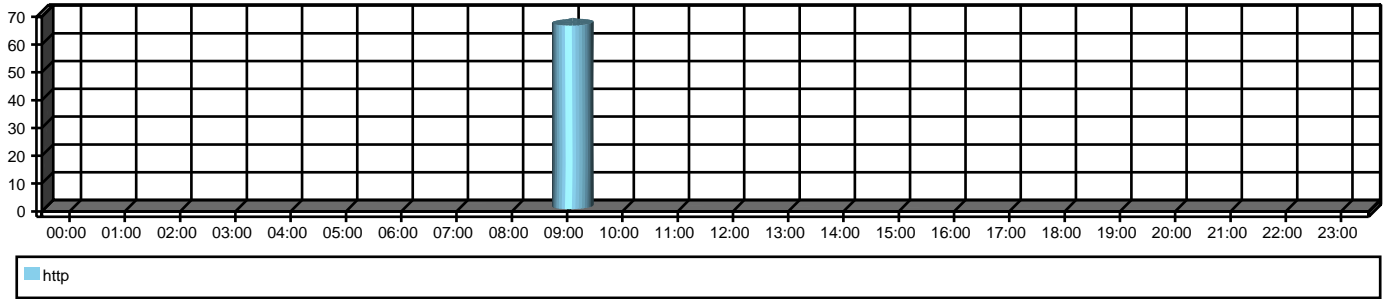

Top 100 Sites by Accesses

Top Websites for Sales

From 08/22/2012 To 08/22/2012

Site: 3-jl-w.channel.facebook.com

Unique Users	Accesses	Percent Blocked
1	66	0.0%

Protocol Activity for 3-jl-w.channel.facebook.com

Top 10 Protocols for 3-jl-w.channel.facebook.com

#	Protocol	Unique Users	Percent of Accesses	Accesses	Percent Blocked
1	http	1	100.0%	66	0.0%

Top 10 Users for 3-jl-w.channel.facebook.com

#	User	User Group	Percent of Accesses	Accesses	Percent Blocked
1	TELEMATE\miles.ethridge	Sales	100.0%	66	0.0%

Top 10 Categories for 3-jl-w.channel.facebook.com

#	Category	Unique Users	Percent of Accesses	Accesses	Percent Blocked
1	Internal	1	100.0%	66	0.0%