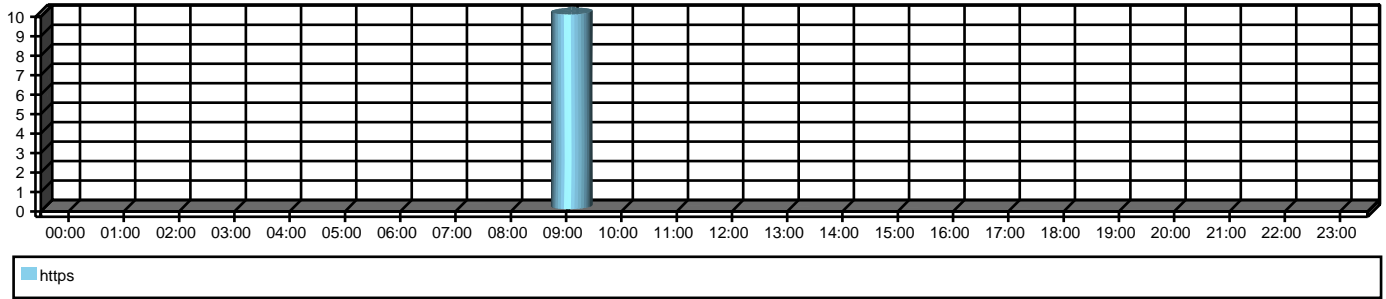

Top 100 Sites by Accesses

Top Websites for Sales

From 08/22/2012 To 08/22/2012

Site: 64.12.165.96

Unique Users	Accesses	Percent Blocked
1	10	0.0%

Protocol Activity for 64.12.165.96

Top 10 Protocols for 64.12.165.96

#	Protocol	Unique Users	Percent of Accesses	Accesses	Percent Blocked
1	https	1	100.0%	10	0.0%

Top 10 Users for 64.12.165.96

#	User	User Group	Percent of Accesses	Accesses	Percent Blocked
1	TELEMATE\william.babij	Sales	100.0%	10	0.0%

Top 10 Categories for 64.12.165.96

#	Category	Unique Users	Percent of Accesses	Accesses	Percent Blocked
1	HTTPS Unrated	1	100.0%	10	0.0%