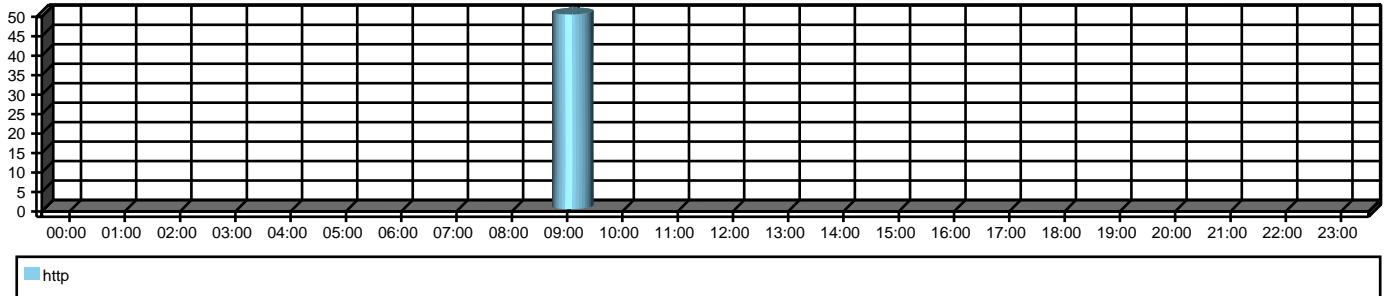

Top 100 Sites by Accesses

Top Websites for Sales

From 08/22/2012 To 08/22/2012

Site: m4.licdn.com

Unique Users	Accesses	Percent Blocked
2	50	0.0%

Protocol Activity for m4.licdn.com

Top 10 Protocols for m4.licdn.com

#	Protocol	Unique Users	Percent of Accesses	Accesses	Percent Blocked
1	http	2	100.0%	50	0.0%

Top 10 Users for m4.licdn.com

#	User	User Group	Percent of Accesses	Accesses	Percent Blocked
1	TELEMATE\james.wooden	Sales	82.0%	41	0.0%
2	TELEMATE\miles.ethridge	Sales	18.0%	9	0.0%

Top 10 Categories for m4.licdn.com

#	Category	Unique Users	Percent of Accesses	Accesses	Percent Blocked
1	Shopping	2	100.0%	50	0.0%