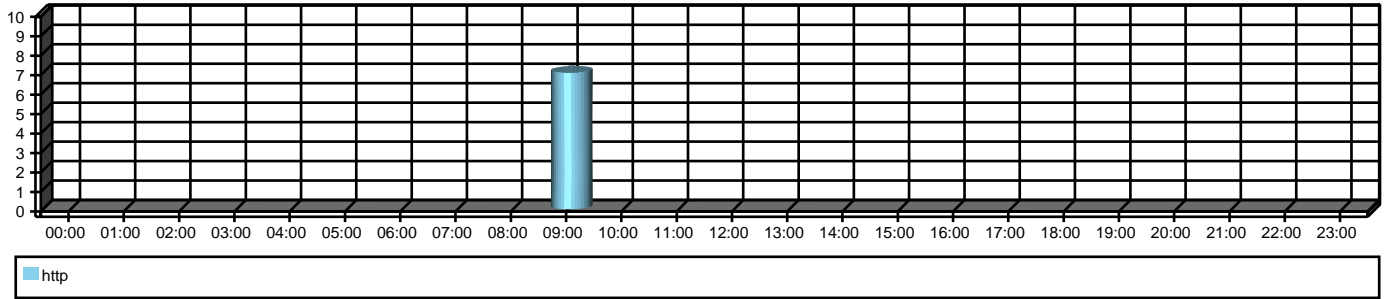

Top 100 Sites by Accesses

Top Websites for Sales

From 08/22/2012 To 08/22/2012

Site: fxfeeds.mozilla.com

Unique Users	Accesses	Percent Blocked
1	7	0.0%

Protocol Activity for fxfeeds.mozilla.com

Top 10 Protocols for fxfeeds.mozilla.com

#	Protocol	Unique Users	Percent of Accesses	Accesses	Percent Blocked
1	http	1	100.0%	7	0.0%

Top 10 Users for fxfeeds.mozilla.com

#	User	User Group	Percent of Accesses	Accesses	Percent Blocked
1	TELEMATE\miles.ethridge	Sales	100.0%	7	0.0%

Top 10 Categories for fxfeeds.mozilla.com

#	Category	Unique Users	Percent of Accesses	Accesses	Percent Blocked
1	Internet Tools	1	100.0%	7	0.0%