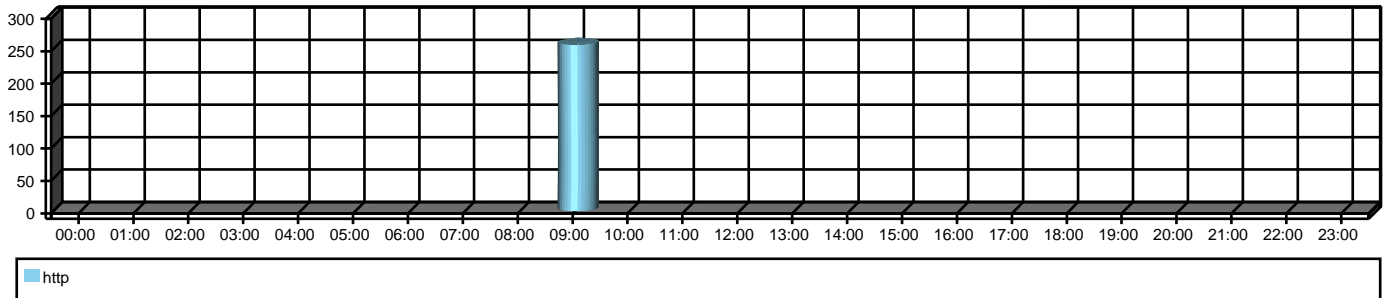

Top 100 Sites by Accesses

Top Websites for Sales

From 08/22/2012 To 08/22/2012

Site: 0-ect.channel.facebook.com

Unique Users	Accesses	Percent Blocked
1	256	0.0%

Protocol Activity for 0-ect.channel.facebook.com

Top 10 Protocols for 0-ect.channel.facebook.com

#	Protocol	Unique Users	Percent of Accesses	Accesses	Percent Blocked
1	http	1	100.0%	256	0.0%

Top 10 Users for 0-ect.channel.facebook.com

#	User	User Group	Percent of Accesses	Accesses	Percent Blocked
1	TELEMATE\james.wooden	Sales	100.0%	256	0.0%

Top 10 Categories for 0-ect.channel.facebook.com

#	Category	Unique Users	Percent of Accesses	Accesses	Percent Blocked
1	Internal	1	100.0%	256	0.0%