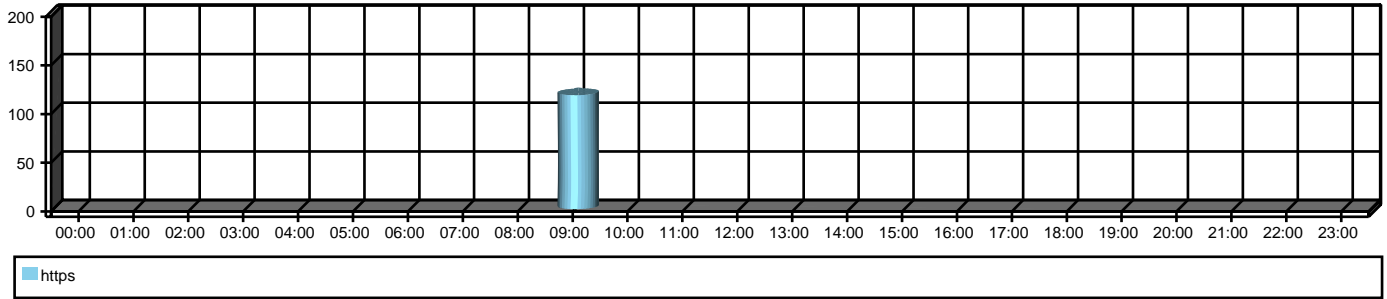

Top 100 Sites by Accesses

Top Websites for Sales

From 08/22/2012 To 08/22/2012

Site: api.twitter.com

Unique Users	Accesses	Percent Blocked
1	117	0.0%

Protocol Activity for api.twitter.com

Top 10 Protocols for api.twitter.com

#	Protocol	Unique Users	Percent of Accesses	Accesses	Percent Blocked
1	https	1	100.0%	117	0.0%

Top 10 Users for api.twitter.com

#	User	User Group	Percent of Accesses	Accesses	Percent Blocked
1	TELEMATE\james.wooden	Sales	100.0%	117	0.0%

Top 10 Categories for api.twitter.com

#	Category	Unique Users	Percent of Accesses	Accesses	Percent Blocked
1	Web Log	1	100.0%	117	0.0%