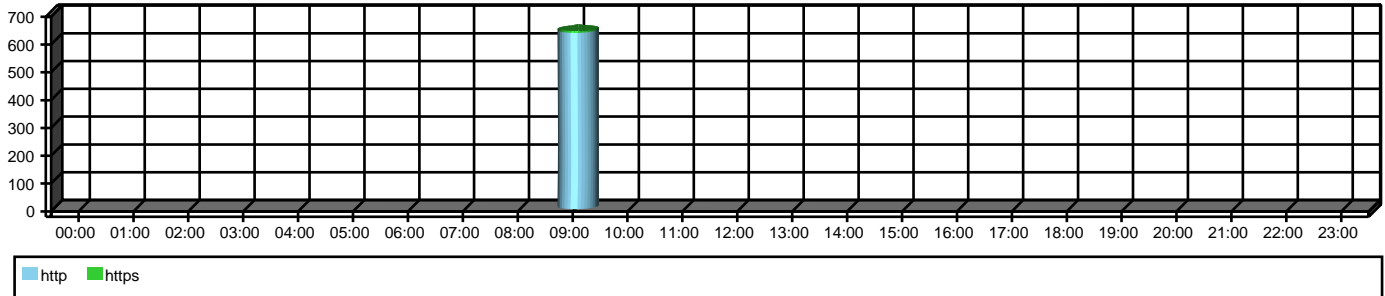

Top 100 Sites by Accesses

Top Websites for Sales

From 08/22/2012 To 08/22/2012

Site: www.facebook.com

Unique Users	Accesses	Percent Blocked
2	638	0.0%

Protocol Activity for www.facebook.com

Top 10 Protocols for www.facebook.com

#	Protocol	Unique Users	Percent of Accesses	Accesses	Percent Blocked
1	http	2	99.8%	637	0.0%
2	https	1	0.2%	1	0.0%

Top 10 Users for www.facebook.com

#	User	User Group	Percent of Accesses	Accesses	Percent Blocked
1	TELEMATE\james.wooden	Sales	53.8%	343	0.0%
2	TELEMATE\miles.ethridge	Sales	46.2%	295	0.0%

Top 10 Categories for www.facebook.com

#	Category	Unique Users	Percent of Accesses	Accesses	Percent Blocked
1	Internal	2	100.0%	638	0.0%