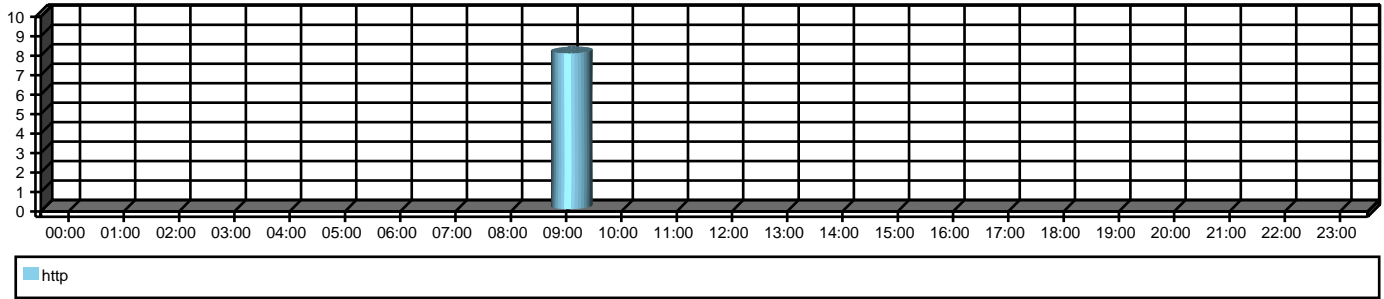

Top 100 Sites by Accesses

Top Websites for Sales

From 08/22/2012 To 08/22/2012

Site: mail.yimg.com

Unique Users	Accesses	Percent Blocked
1	8	0.0%

Protocol Activity for mail.yimg.com

Top 10 Protocols for mail.yimg.com

#	Protocol	Unique Users	Percent of Accesses	Accesses	Percent Blocked
1	http	1	100.0%	8	0.0%

Top 10 Users for mail.yimg.com

#	User	User Group	Percent of Accesses	Accesses	Percent Blocked
1	TELEMATE\james.wooden	Sales	100.0%	8	0.0%

No categories found for mail.yimg.com