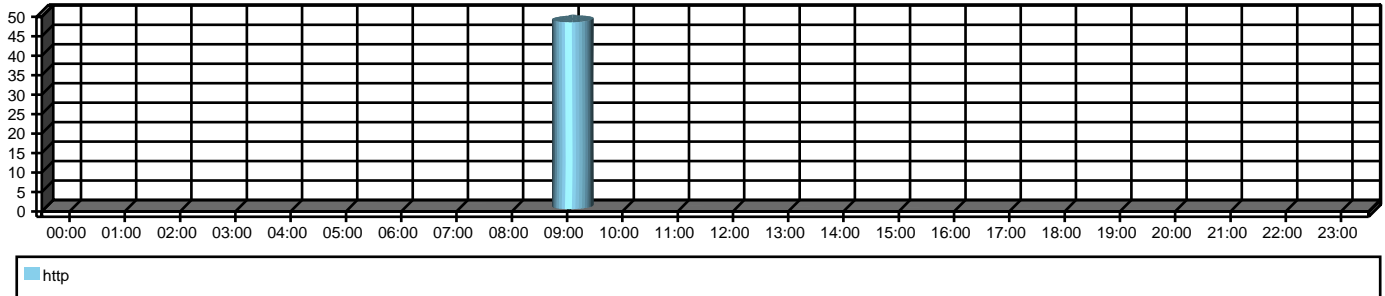

Top 100 Sites by Accesses

Top Websites for Sales

From 08/22/2012 To 08/22/2012

Site: www.eva.virginia.gov

Unique Users	Accesses	Percent Blocked
1	48	0.0%

Protocol Activity for www.eva.virginia.gov

Top 10 Protocols for www.eva.virginia.gov

#	Protocol	Unique Users	Percent of Accesses	Accesses	Percent Blocked
1	http	1	100.0%	48	0.0%

Top 10 Users for www.eva.virginia.gov

#	User	User Group	Percent of Accesses	Accesses	Percent Blocked
1	TELEMATE\jeff.workman	Sales	100.0%	48	0.0%

Top 10 Categories for www.eva.virginia.gov

#	Category	Unique Users	Percent of Accesses	Accesses	Percent Blocked
1	Government	1	100.0%	48	0.0%