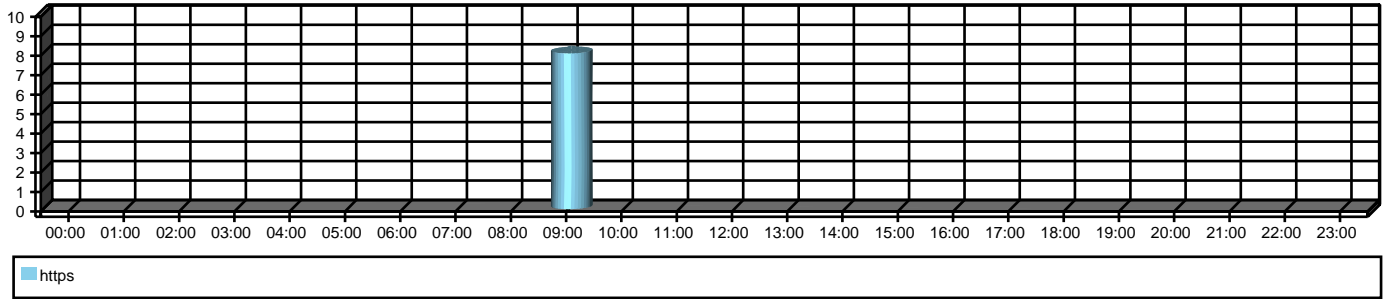

Top 100 Sites by Accesses

Top Websites for Sales

From 08/22/2012 To 08/22/2012

Site: p.twimg.com

Unique Users	Accesses	Percent Blocked
1	8	0.0%

Protocol Activity for p.twimg.com

Top 10 Protocols for p.twimg.com

#	Protocol	Unique Users	Percent of Accesses	Accesses	Percent Blocked
1	https	1	100.0%	8	0.0%

Top 10 Users for p.twimg.com

#	User	User Group	Percent of Accesses	Accesses	Percent Blocked
1	TELEMATE\james.wooden	Sales	100.0%	8	0.0%

Top 10 Categories for p.twimg.com

#	Category	Unique Users	Percent of Accesses	Accesses	Percent Blocked
1	Shopping	1	100.0%	8	0.0%