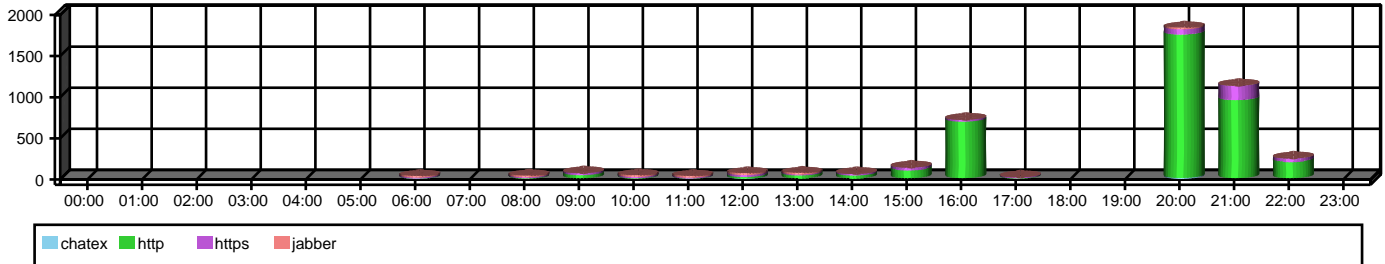

Top 100 Users by Accesses

From 08/21/2012 To 08/21/2012

User Group: Sales

User: TELEMATE\jeff.workman

Unique Sites	Accesses	Percent Blocked
334	4313	0.0%

Protocol Activity for TELEMATE\jeff.workman

Top 10 Protocols for TELEMATE\jeff.workman

#	Protocol	Unique Sites	Percent of Accesses	Accesses	Percent Blocked
1	http	301	89.5%	3858	0.1%
2	https	46	10.1%	437	0.0%
3	jabber	3	0.3%	14	0.0%
4	chatex	4	0.1%	4	0.0%

Top 10 Categories for TELEMATE\jeff.workman

#	Category	Unique Sites	Percent of Accesses	Accesses	Percent Blocked
1	Travel	33	35.6%	1534	0.0%
2	Advertising	82	12.9%	557	0.0%
3	Technology	34	7.6%	328	0.0%
4	Web Log	7	5.5%	236	0.0%
5	Admin Allow	13	5.0%	214	0.0%
6	Streaming Media	10	4.7%	204	0.0%
7	Web Search Filtered	5	4.4%	191	0.0%
8	Dynamic Hosting	2	3.8%	162	0.0%
9	Shopping	15	3.1%	134	0.0%
10	HTTPS Trusted	17	2.2%	95	0.0%

Top 10 Sites for TELEMATE\jeff.workman

#	Site	Category	Percent of Accesses	Accesses	Percent Blocked
1	www.aa.com	Travel	5.8%	250	0.0%
2	travel.travelocity.com	Travel	5.3%	230	0.0%
3	realtime.services.disqus.com	Web Log	5.2%	224	0.0%
4	www.spscom.com	Technology	4.9%	212	0.0%
5	www.google.com	Web Search,Web Search Filtered	4.9%	211	0.0%
6	www.united.com	Travel	4.7%	201	0.0%
7	www.southwest.com	Travel	4.3%	185	0.0%
8	i.travelpn.com.edgesuite.net	Dynamic Hosting	3.7%	158	0.0%
9	drf-global.com	Travel	2.2%	94	0.0%
10	images.delta.com.edgesuite.net	Travel	1.7%	73	0.0%