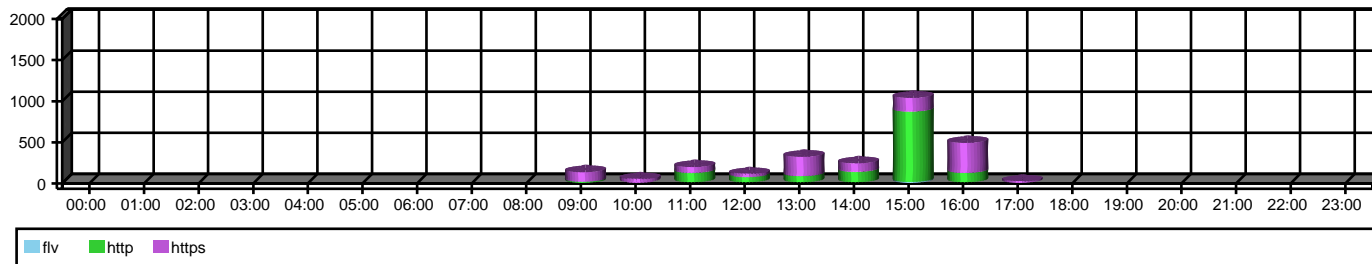

Top 100 Users by Accesses

From 08/21/2012 To 08/21/2012

User Group: Sales

User: TELEMATE\courtney.forbes

Unique Sites	Accesses	Percent Blocked
264	2461	0.0%

Protocol Activity for TELEMATE\courtney.forbes

Top 10 Protocols for TELEMATE\courtney.forbes

#	Protocol	Unique Sites	Percent of Accesses	Accesses	Percent Blocked
1	http	198	55.0%	1353	0.1%
2	https	74	44.9%	1106	0.0%
3	flv	2	0.1%	2	0.0%

Top 10 Categories for TELEMATE\courtney.forbes

#	Category	Unique Sites	Percent of Accesses	Accesses	Percent Blocked
1	Society	10	15.3%	376	0.0%
2	Internal	12	9.9%	244	0.0%
3	Advertising	35	9.1%	223	0.0%
4	General Business	20	7.8%	192	0.0%
5	Technology	27	7.7%	189	0.0%
6	Chat	1	6.0%	148	0.0%
7	Education	10	5.2%	127	0.0%
8	Entertainment	9	5.0%	122	0.0%
9	News	10	4.3%	105	0.0%
10	HTTPS Trusted	13	3.8%	93	0.0%

Top 10 Sites for TELEMATE\courtney.forbes

#	Site	Category	Percent of Accesses	Accesses	Percent Blocked
1	www.facebook.com	Internal	6.4%	158	0.0%
2	talkgadget.google.com	Chat	6.0%	148	0.0%
3	fbcdn-profile-a.akamaihd.net	Society	5.5%	135	0.0%
4	www.reedelsevier.com	Technology	3.4%	84	0.0%
5	dw.com.com	News	2.8%	68	0.0%
6	fbexternal-a.akamaihd.net	HTTPS Trusted	2.7%	66	0.0%
7	thehive.files.wordpress.com	Entertainment	2.5%	62	0.0%
8	www.google.com	Web Search,Web Search Filtered,Pc	2.4%	59	0.0%
9	fbcdn-photos-a.akamaihd.net	Society	2.3%	56	0.0%
10	www.luminate.com		2.3%	56	0.0%