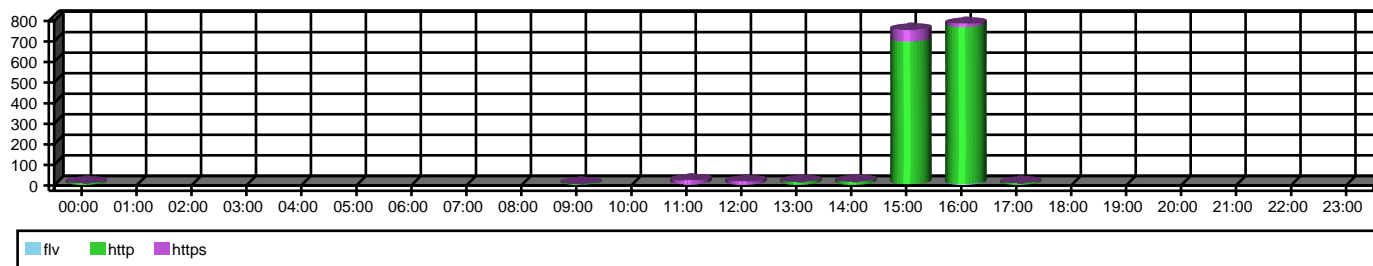

Top 100 Users by Accesses

From 08/21/2012 To 08/21/2012

User Group: Sales

User: TELEMATE\kevin.mcalhany

Unique Sites	Accesses	Percent Blocked
235	1587	0.1%

Protocol Activity for TELEMATE\kevin.mcalhany

Top 10 Protocols for TELEMATE\kevin.mcalhany

#	Protocol	Unique Sites	Percent of Accesses	Accesses	Percent Blocked
1	http	212	94.1%	1494	0.1%
2	https	37	5.8%	92	0.0%
3	flv	1	0.1%	1	0.0%

Top 10 Categories for TELEMATE\kevin.mcalhany

#	Category	Unique Sites	Percent of Accesses	Accesses	Percent Blocked
1	General Business	26	18.8%	299	0.0%
2	Advertising	45	13.6%	216	0.0%
3	News	10	8.3%	132	0.0%
4	Finance/Investing	5	7.0%	111	0.0%
5	Internet Tools	12	6.6%	104	0.0%
6	Shopping	14	6.4%	101	0.0%
7	Streaming Media	9	6.0%	96	0.0%
8	Technology	30	5.7%	91	0.0%
9	Entertainment	2	2.7%	43	0.0%
10	Games	4	1.8%	29	0.0%

Top 10 Sites for TELEMATE\kevin.mcalhany

#	Site	Category	Percent of Accesses	Accesses	Percent Blocked
1	www.brimg.net	Finance/Investing	7.5%	119	0.0%
2	www.linkedin.com	General Business	6.7%	106	0.0%
3	www.bankrate.com	Finance/Investing	5.0%	80	0.0%
4	s.huffpost.com	News	3.6%	57	0.0%
5	www.gaetc.org	General Business	3.2%	51	0.0%
6	thehive.files.wordpress.com	Entertainment	2.6%	42	0.0%
7	www.google-analytics.com	Internet Tools	2.6%	41	0.0%
8	googleads.g.doubleclick.net	Advertising	2.1%	34	0.0%
9	pthumbnails.5min.com	Streaming Media	1.9%	30	0.0%
10	s0.2mdn.net	Streaming Media	1.9%	30	0.0%