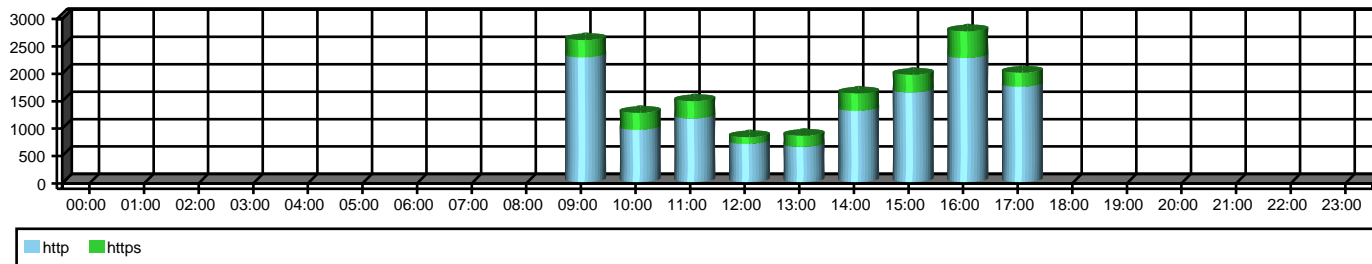

Top 100 Users by Accesses

From 08/21/2012 To 08/21/2012

User Group: Sales

User: TELEMATE\james.wooden

Unique Sites	Accesses	Percent Blocked
524	15306	0.1%

Protocol Activity for TELEMATE\james.wooden

Top 10 Protocols for TELEMATE\james.wooden

#	Protocol	Unique Sites	Percent of Accesses	Accesses	Percent Blocked
1	http	469	82.8%	12670	0.0%
2	https	93	17.2%	2636	0.3%

Top 10 Categories for TELEMATE\james.wooden

#	Category	Unique Sites	Percent of Accesses	Accesses	Percent Blocked
1	Internal	13	25.9%	3964	0.0%
2	Society Plugin	23	17.7%	2705	0.0%
3	Web Log	21	7.6%	1166	0.0%
4	Shopping	21	7.5%	1141	0.0%
5	Advertising	95	6.5%	992	0.0%
6	Software Update	3	5.0%	765	0.0%
7	Web E-Mail	12	3.4%	514	0.0%
8	Technology	69	3.2%	484	0.0%
9	Reference	9	2.8%	436	0.0%
10	Society	9	2.5%	386	0.0%

Top 10 Sites for TELEMATE\james.wooden

#	Site	Category	Percent of Accesses	Accesses	Percent Blocked
1	www.facebook.com	Internal	12.6%	1926	0.0%
2	0-ect.channel.facebook.com	Internal	11.8%	1805	0.0%
3	profile.ak.fbcdn.net	Society Plugin	10.1%	1546	0.0%
4	api.twitter.com	Web Log	6.8%	1037	0.0%
5	csm70-en.url.trendmicro.com	Software Update	5.0%	758	0.0%
6	si0.twimg.com	Shopping	3.1%	475	0.0%
7	us.mg5.mail.yahoo.com	Web E-Mail	2.8%	433	0.0%
8	sphotos-a.xx.fbcdn.net	Society,Society Plugin	2.1%	329	0.0%
9	www.google.com	Web Search Filtered,Web Search	2.0%	305	0.0%
10	ad.yieldmanager.com	Advertising	1.9%	290	0.0%