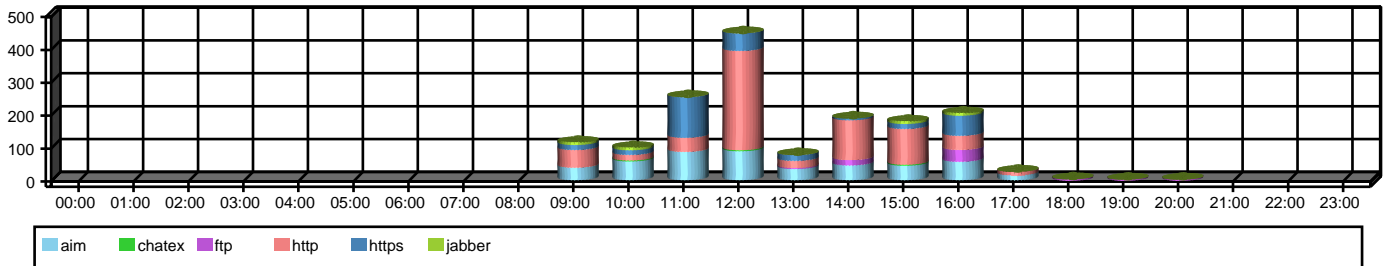

Top 100 Users by Accesses

From 08/21/2012 To 08/21/2012

User Group: Sales

User: TELEMATE\william.babij

Unique Sites	Accesses	Percent Blocked
109	1579	0.1%

Protocol Activity for TELEMATE\william.babij

Top 10 Protocols for TELEMATE\william.babij

#	Protocol	Unique Sites	Percent of Accesses	Accesses	Percent Blocked
1	http	64	45.8%	723	0.1%
2	aim	2	29.8%	471	0.0%
3	https	47	19.6%	309	0.0%
4	ftp	1	3.6%	57	0.0%
5	jabber	2	1.0%	16	0.0%
6	chatex	2	0.2%	3	0.0%

Top 10 Categories for TELEMATE\william.babij

#	Category	Unique Sites	Percent of Accesses	Accesses	Percent Blocked
1	Chat	9	31.7%	500	0.0%
2	Shopping	9	15.9%	251	0.0%
3	WebEx	2	9.9%	157	0.0%
4	Technology	18	9.2%	145	0.0%
5	Software Update	3	5.3%	83	0.0%
6	Web Search Filtered	7	3.8%	60	0.0%
7	Reference	9	3.5%	55	0.0%
8	IANA - Private Use	2	3.3%	52	0.0%
9	Government	4	2.6%	41	0.0%
10	HTTPS Unrated	1	2.5%	40	0.0%

Top 10 Sites for TELEMATE\william.babij

#	Site	Category	Percent of Accesses	Accesses	Percent Blocked
1	205.188.13.78	Chat	25.5%	403	0.0%
2	telemate.webex.com	WebEx	9.8%	155	0.0%
3	ecx.images-amazon.com	Shopping	5.7%	90	0.0%
4	csm70-en.url.trendmicro.com	Software Update	5.0%	79	0.0%
5	192.168.5.136	Chat	4.8%	76	0.0%
6	safebrowsing-cache.google.com	Technology	4.0%	63	0.0%
7	g-ecx.images-amazon.com	Shopping	3.7%	59	0.0%
8	38.81.65.41		3.6%	57	0.0%
9	www.amazon.com	Shopping	3.3%	52	0.0%
10	192.168.6.12	IANA - Private Use	3.0%	48	0.0%