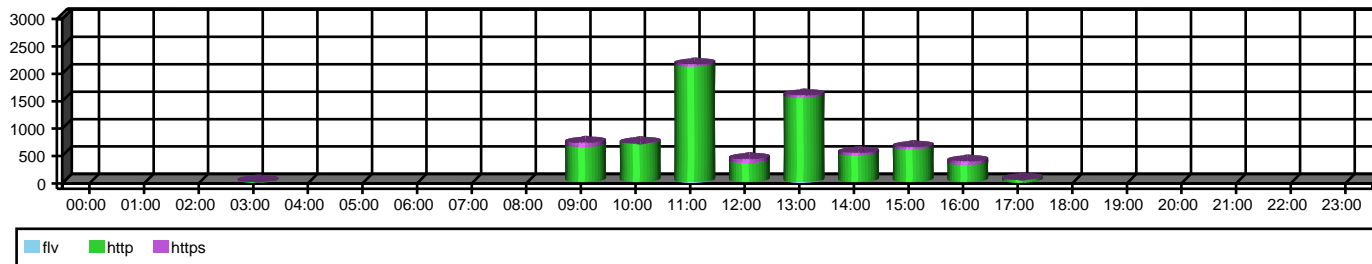

Top 100 Users by Accesses

From 08/21/2012 To 08/21/2012

User Group: Sales

User: TELEMATE\miles.ethridge

Unique Sites	Accesses	Percent Blocked
436	7077	0.0%

Protocol Activity for TELEMATE\miles.ethridge

Top 10 Protocols for TELEMATE\miles.ethridge

#	Protocol	Unique Sites	Percent of Accesses	Accesses	Percent Blocked
1	http	415	96.5%	6831	0.0%
2	https	27	3.4%	244	0.0%
3	flv	2	0.0%	2	0.0%

Top 10 Categories for TELEMATE\miles.ethridge

#	Category	Unique Sites	Percent of Accesses	Accesses	Percent Blocked
1	Internal	12	23.8%	1687	0.0%
2	Society Plugin	19	23.3%	1648	0.0%
3	Advertising	80	8.0%	563	0.0%
4	Sports	18	7.1%	499	0.0%
5	Technology	63	6.7%	471	0.0%
6	Entertainment	10	5.2%	370	0.0%
7	News	31	4.5%	319	0.0%
8	Web Search Filtered	8	1.9%	134	0.0%
9	General Business	27	1.8%	129	0.0%
10	Internet Tools	13	1.6%	114	0.0%

Top 10 Sites for TELEMATE\miles.ethridge

#	Site	Category	Percent of Accesses	Accesses	Percent Blocked
1	www.facebook.com	Internal	14.2%	1004	0.0%
2	profile.ak.fbcdn.net	Society Plugin	8.9%	632	0.0%
3	mlb.mlb.com	Sports	3.9%	276	0.0%
4	i2.cdn.turner.com	Entertainment	3.0%	215	0.0%
5	4-jl-w.channel.facebook.com	Internal	3.0%	214	0.0%
6	telemate.telemate.com	Technology	2.5%	177	0.0%
7	sphotos-a.xx.fbcdn.net	Society Plugin,Society	2.3%	160	0.0%
8	2-jl-w.channel.facebook.com	Internal	2.0%	144	0.0%
9	0-jl-w.channel.facebook.com	Internal	2.0%	142	0.0%
10	external.ak.fbcdn.net	Society Plugin	1.9%	138	0.0%