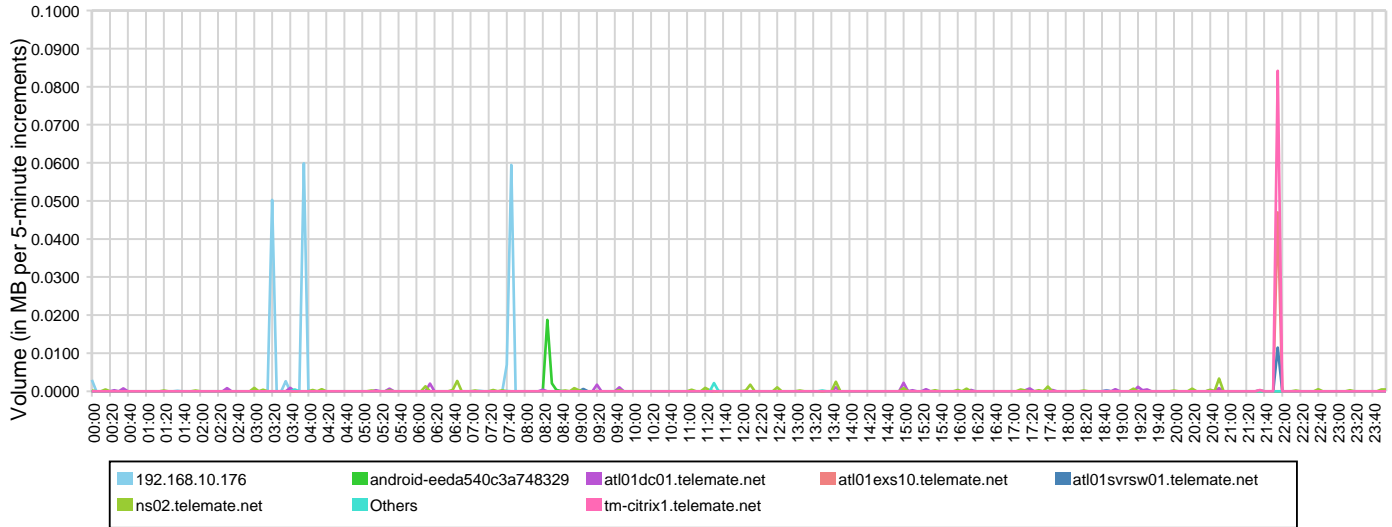

2012-08-30 - Volume by User for China

Top 30 Users for China

User	User Group	Volume	Percent Up / Down	Percent of Total
192.168.10.176	QA Zone	186.76 KB	3.7% / 96.3%	45.98%
tm-citrix1.telemate.net	Corporate Zone 5	86.51 KB	85.2% / 14.8%	21.30%
atl01exs10.telemate.net	Servers	48.34 KB	100.0% / 0.0%	11.90%
ns02.telemate.net		29.06 KB	100.0% / 0.0%	7.15%
android-eeda540c3a748329	Corporate Zone 5	21.69 KB	76.7% / 23.3%	5.34%
atl01dc01.telemate.net	Servers	18.28 KB	100.0% / 0.0%	4.50%
atl01svrsw01.telemate.net	Corporate Zone 5	12.51 KB	0.0% / 100.0%	3.08%
android-606eeef996ebbb4c	Corporate Zone 5	2.38 KB	57.3% / 42.7%	0.58%
192.168.10.174	QA Zone	600	46.0% / 54.0%	0.14%
192.168.10.172	QA Zone	63	100.0% / 0.0%	0.02%
Totals		406.18 KB	47.9% / 52.1%	100.00%