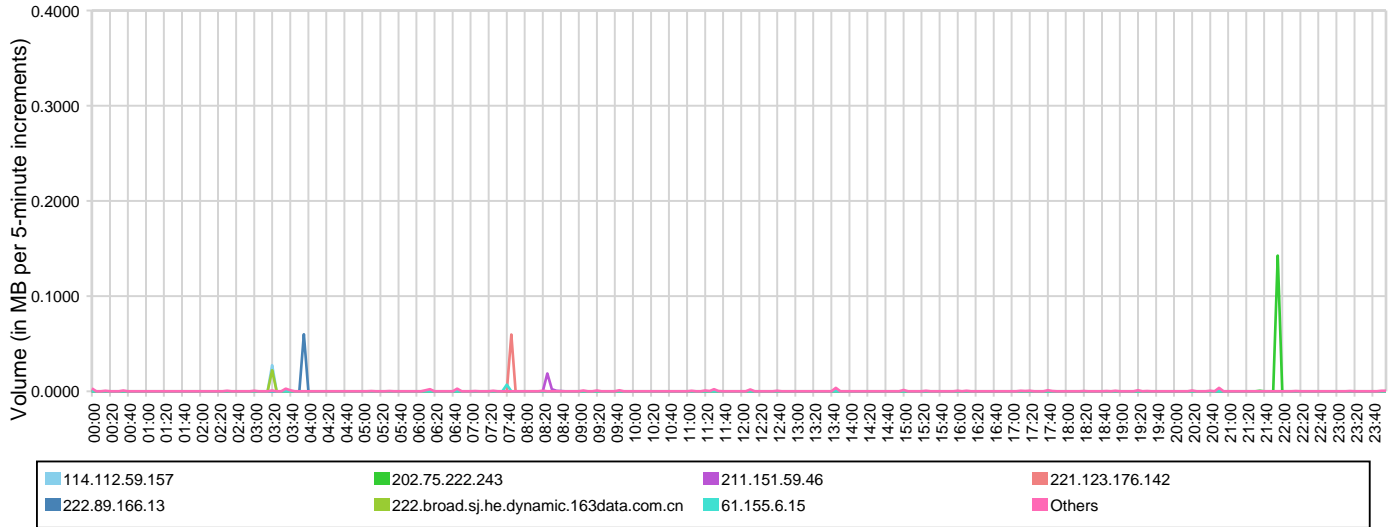

Volume Summary by Country

From 08/30/2012 To 08/30/2012

2012-08-30 - Volume by Site for China

Top 30 Sites for China

Site	Category	Volume	Percent Up / Down	Percent of Total
202.75.222.243		146.59 KB	83.2% / 16.8%	36.09%
222.89.166.13		61.29 KB	2.5% / 97.5%	15.09%
221.123.176.142		60.87 KB	2.1% / 97.9%	14.99%
114.112.59.157		28.05 KB	4.7% / 95.3%	6.91%
222.broad.sj.he.dynamic.163data.com.cn		22.60 KB	2.9% / 97.1%	5.56%
211.151.59.46		21.69 KB	76.7% / 23.3%	5.34%
61.155.6.15		7.15 KB	5.9% / 94.1%	1.76%
d.dns.cn		4.04 KB	100.0% / 0.0%	0.99%
210.72.13.68		3.89 KB	100.0% / 0.0%	0.96%
202.101.226.86		3.63 KB	100.0% / 0.0%	0.89%
202.101.226.85		3.05 KB	100.0% / 0.0%	0.75%
61.177.60.83		3.03 KB	13.9% / 86.1%	0.75%
202.103.240.200		2.79 KB	100.0% / 0.0%	0.69%
211.151.133.165		2.67 KB	27.4% / 72.6%	0.66%
61.145.124.100		2.22 KB	56.9% / 43.1%	0.55%
crawl.baidu.com	Web Search	2.01 KB	100.0% / 0.0%	0.50%
202.101.224.71		1.66 KB	100.0% / 0.0%	0.41%
61.50.244.34		1.54 KB	100.0% / 0.0%	0.38%
1.static.bjtelecom.net		1.34 KB	100.0% / 0.0%	0.33%
202.101.224.70		1.20 KB	100.0% / 0.0%	0.29%
61.50.244.35		1.10 KB	100.0% / 0.0%	0.27%
202.97.16.195		1.04 KB	100.0% / 0.0%	0.26%
dns.fz.fj.cn		999	100.0% / 0.0%	0.24%
ns2.cnmobile.net		844	100.0% / 0.0%	0.20%
175.102.1.83		827	42.0% / 58.0%	0.20%
61.50.244.36		799	100.0% / 0.0%	0.19%
broad.fz.fj.dynamic.163data.com.cn		798	19.0% / 81.0%	0.19%
ns.cnmobile.net		712	100.0% / 0.0%	0.17%
61.50.244.37		632	100.0% / 0.0%	0.15%
ns.lzptt.gx.cn		622	100.0% / 0.0%	0.15%
Totals		389.55 KB	45.8% / 54.2%	95.91%