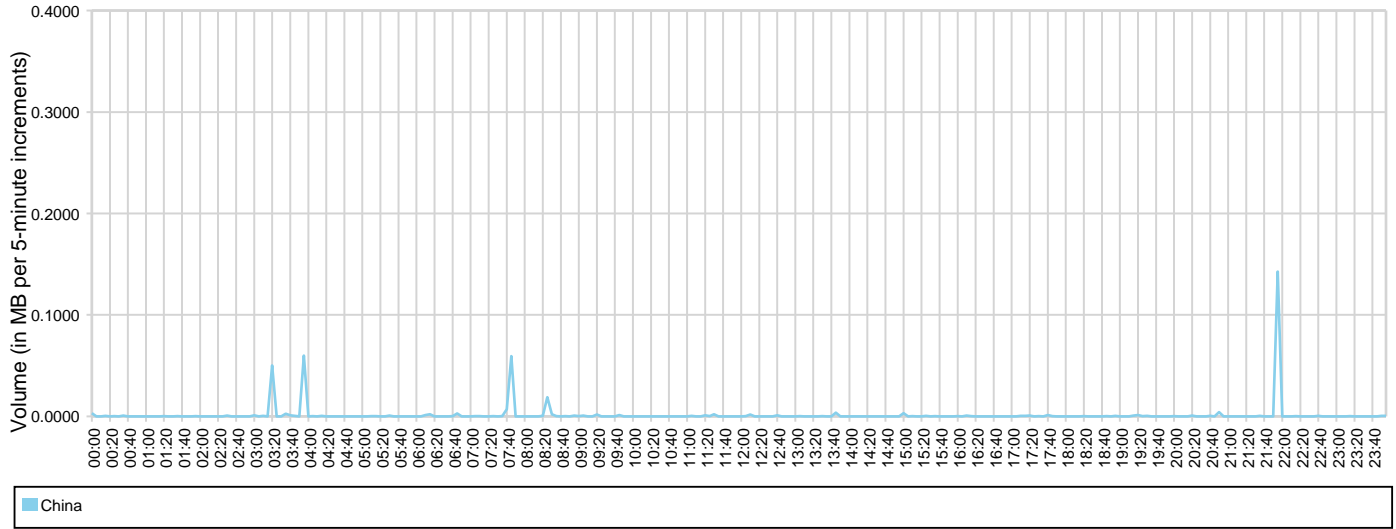

# Volume Summary by Country

From 08/30/2012 To 08/30/2012

## 2012-08-30 - Volume by Country

Country	Volume	Percent Up / Down	Percent of Total
China	406.18 KB	47.9% / 52.1%	100.00%
<b>Totals</b>	<b>406.18 KB</b>	<b>47.9% / 52.1%</b>	<b>100.00%</b>