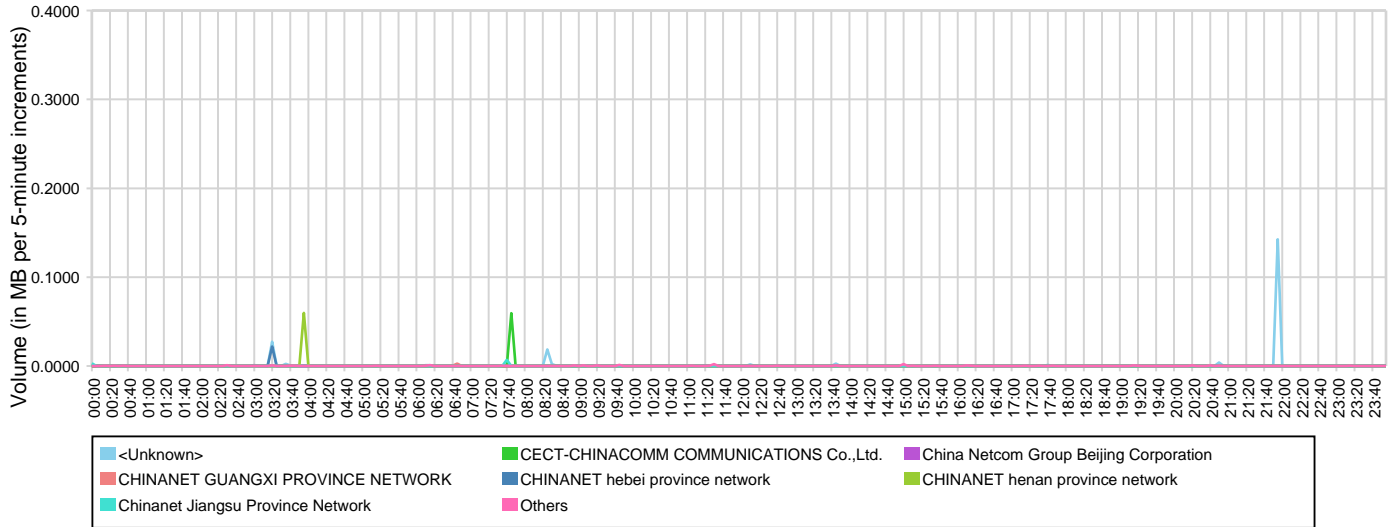

2012-08-30 - Volume by Organization for China

Top 30 Organizations for China

Organization	Volume	Percent Up / Down	Percent of Total
<Unknown>	218.60 KB	73.3% / 26.7%	53.82%
CHINANET henan province network	61.29 KB	2.5% / 97.5%	15.09%
CECT-CHINACOMM COMMUNICATIONS Co.,Ltd.	60.87 KB	2.1% / 97.9%	14.99%
CHINANET hebei province network	22.74 KB	3.5% / 96.5%	5.60%
Chinanet Jiangsu Province Network	10.26 KB	9.0% / 91.0%	2.53%
China Netcom Group Beijing Corporation	4.94 KB	100.0% / 0.0%	1.22%
CHINANET GUANGXI PROVINCE NETWORK	4.37 KB	100.0% / 0.0%	1.08%
China Internet Network Information Center	3.97 KB	100.0% / 0.0%	0.98%
ChinaNet Guangdong Province Network	3.63 KB	73.6% / 26.4%	0.89%
CHINANET Beijing Province Network	3.50 KB	100.0% / 0.0%	0.86%
China Mobile Communications Corporation	1.80 KB	100.0% / 0.0%	0.44%
Beijing Baidu Netcom Science and Technology Co., L	1.64 KB	100.0% / 0.0%	0.40%
CHINANET BACKBONE NETWORK	1.58 KB	100.0% / 0.0%	0.39%
China Unicom Beijing province network	1.08 KB	95.1% / 4.9%	0.27%
CHINANET FUJIAN PROVINCE NETWORK	1.06 KB	40.3% / 59.7%	0.26%
CHINANET SHAANXI PROVINCE NETWORK	847	100.0% / 0.0%	0.20%
Shanghai Yovole Networks Inc.	827	42.0% / 58.0%	0.20%
ChinaNet Shanghai Province Network	581	100.0% / 0.0%	0.14%
CHINANET HUNAN PROVINCE NETWORK	500	46.0% / 54.0%	0.12%
CHINANET Sichuan province network	474	100.0% / 0.0%	0.11%
China Mobile Communications Corporation - zhejiang	459	100.0% / 0.0%	0.11%
CHINANET HEILONGJIANG PROVINCE NETWORK	214	100.0% / 0.0%	0.05%
CHINA SCIENCE AND TECHNOLOGY NETWORK	166	100.0% / 0.0%	0.04%
China Unicom Jilin province network	166	100.0% / 0.0%	0.04%
China Unicom Shandong province network	160	62.5% / 37.5%	0.04%
Aliyun Computing Co., LTD	155	100.0% / 0.0%	0.04%
CHINANET IDC center	144	100.0% / 0.0%	0.03%
FOR GREAT WALL BROADBAND NETWORK SERVICE AC	118	100.0% / 0.0%	0.03%
Stateline Network Co., Ltd. Shanghai	85	100.0% / 0.0%	0.02%
Langfang Development Area Huarui Xintong Network T	63	100.0% / 0.0%	0.02%
Totals	406.18 KB	47.9% / 52.1%	100.00%