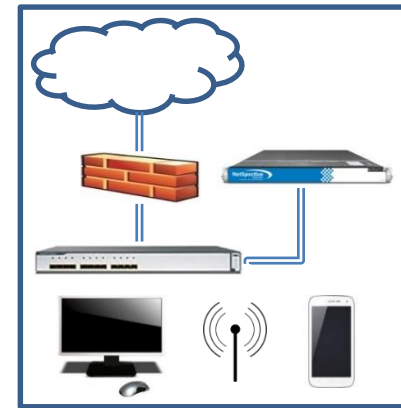

IPMI

Administration
ETH 0

10 Gig Fail OPEN (Inline)
ETH 7 and ETH 6

Inline Deployment

Passive Deployment

P/N: 509-3582-02

REV: 0C