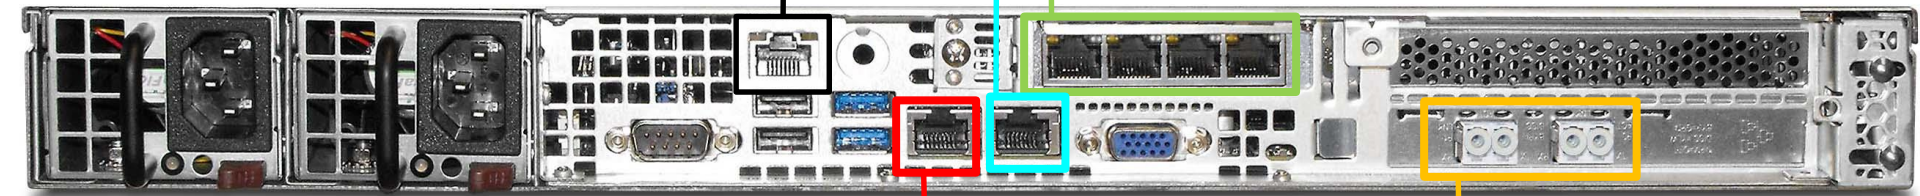

Network Interface Reference – Model 16Hi

For additional detail on installation refer to the NetSpective Quick Start Guide.

1 Gig Fail CLOSED (Inline)
ETH 2, ETH 3, ETH 4, ETH 5

Monitor (Passive & Proxy)
ETH 1

IPMI

Administration
ETH 0

10 Gig Fail OPEN (Inline)
ETH 7 and ETH 6

Inline Deployment

Passive Deployment

P/N: 509-3582-02

REV: 0C